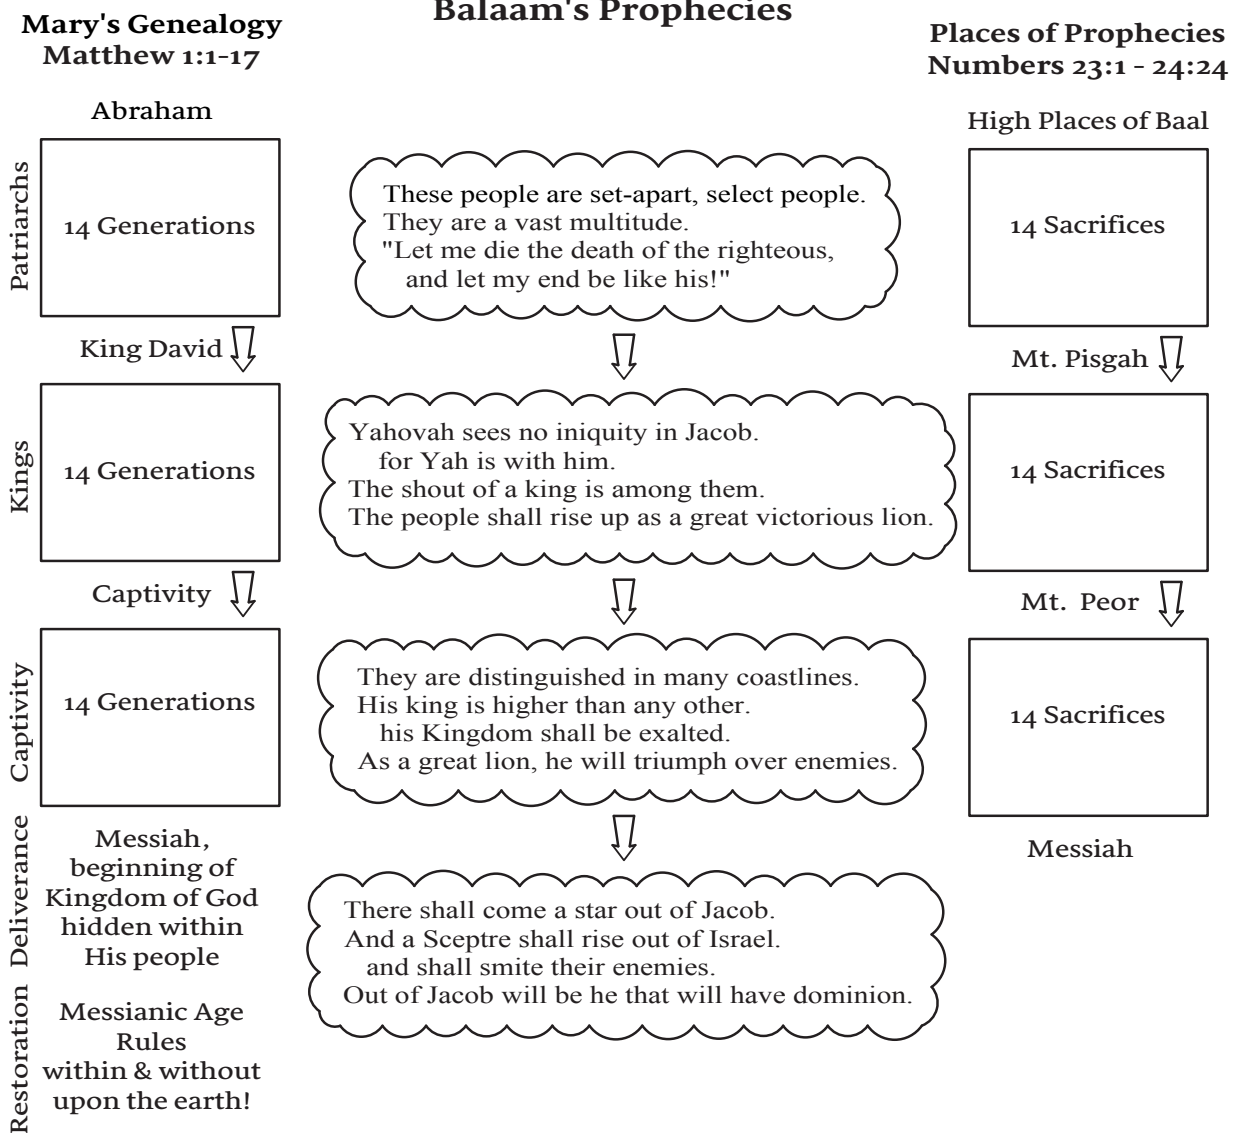

Revealing the Big Picture

Snapshot Bible Concept:

"The Family Tree of Yahshua, The Real Yahshua Dynasty"

Hidden things are being revealed now more than ever...and things are not as we thought, & not as we were taught! More reliable ancient Hebrew scripture manuscripts are now available which prove solidly that Matthew's genealogy is Mary's, not of her husband!

The Lesson 17 (from which this snapshot was taken), builds on that truth to finally fit all the pieces of the puzzle together, and the patterns found in her genealogy reveal the prophetic message (including for today), shown below. In addition, the Lesson has family tree charts, showing how Cleopas and several Apostles were related to Yahshua.