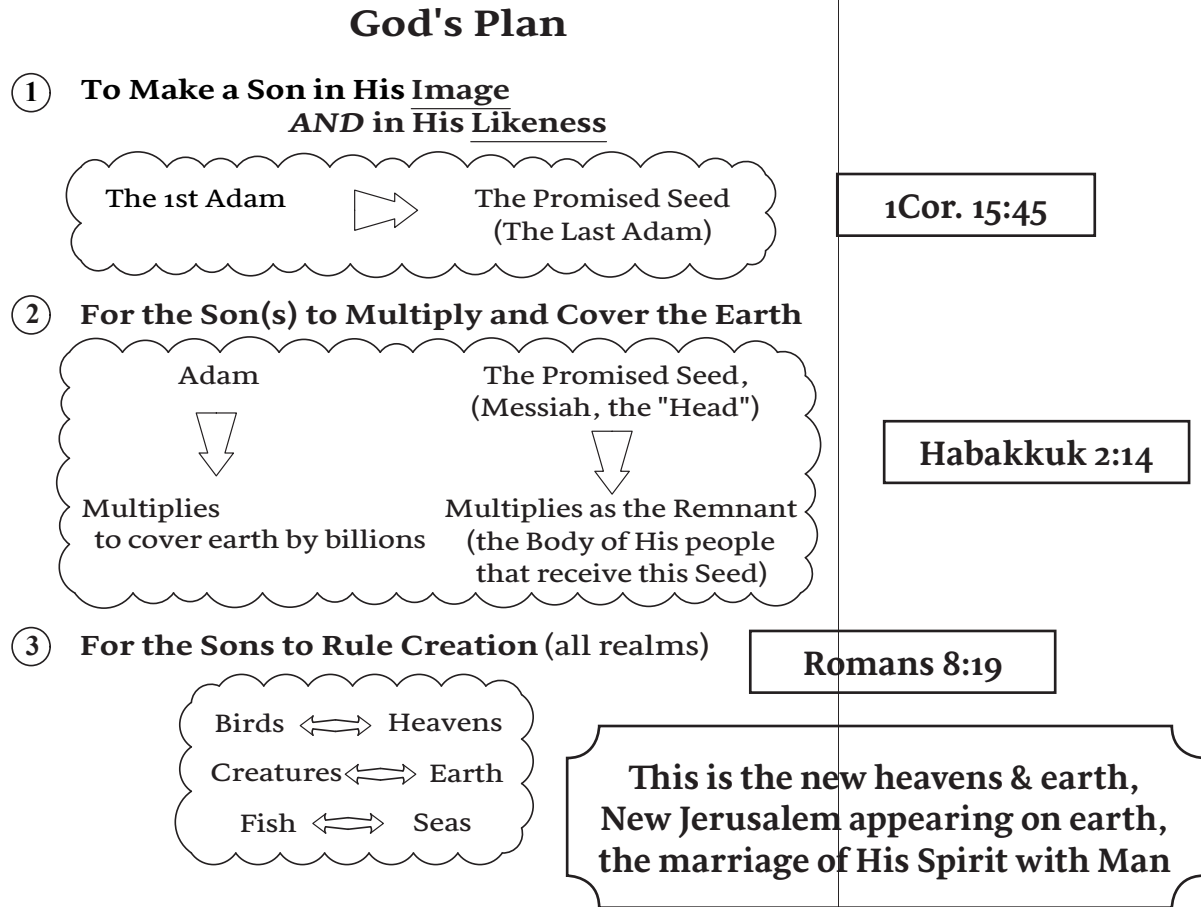

Revealing the Big Picture

Snapshot Bible Concept: "God's Plan"

Here's a snapshot of the Intro Bible Lesson, "God's Plan", the plan of the ages for Creation.

Adam was a son in the image of God (in that he was a living soul), but was not in God's likeness, (character, nature, & Spirit). A boy can look like his dad, but not be like him at all. But the Messiah, like God, became a life-giving Spirit, a true firstborn Son, the goal of Part 1. The billions of Adam became the earthen vessels who could receive the Spirit of Messiah to become Sons; only a remnant has. They also have filled the earth, the goal of Part 2. It is now time for the Messiah & His company of overcoming sons to rule creation. We are witnessing the transition of dominion from fallen Adam to Messiah in & through His Overcoming Remnant. The prophets spoke of and have longed for this day!