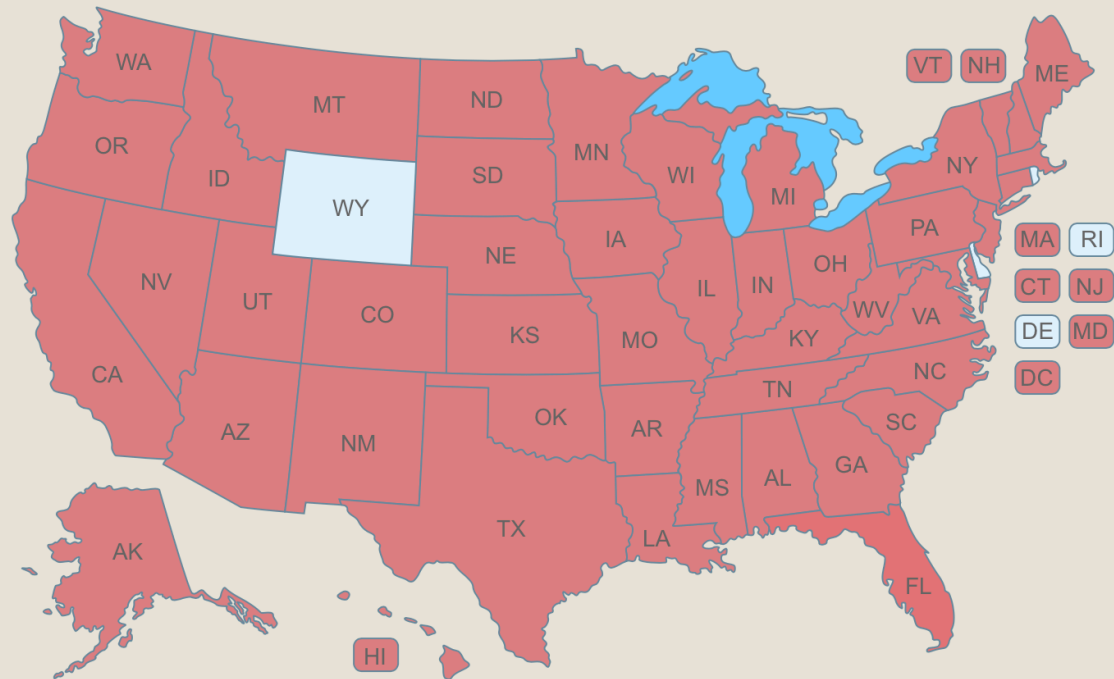

Arresting the Enemy Sunrise Prayer

The Perfect Will of God Mid-Day Prayer

HOW TO USE THE MAP

If your state is red, click on your state for the link to your state's call and team leader information.

If your state is blue, you are part of the National team and should join the National Conference Call listed above and left.

Let's turn America red to represent the blood of Jesus covering our nation! If you live in a blue state and would like to volunteer to lead a state prayer call, email us and let us know.

Email: michael@strikeforceofprayer.com